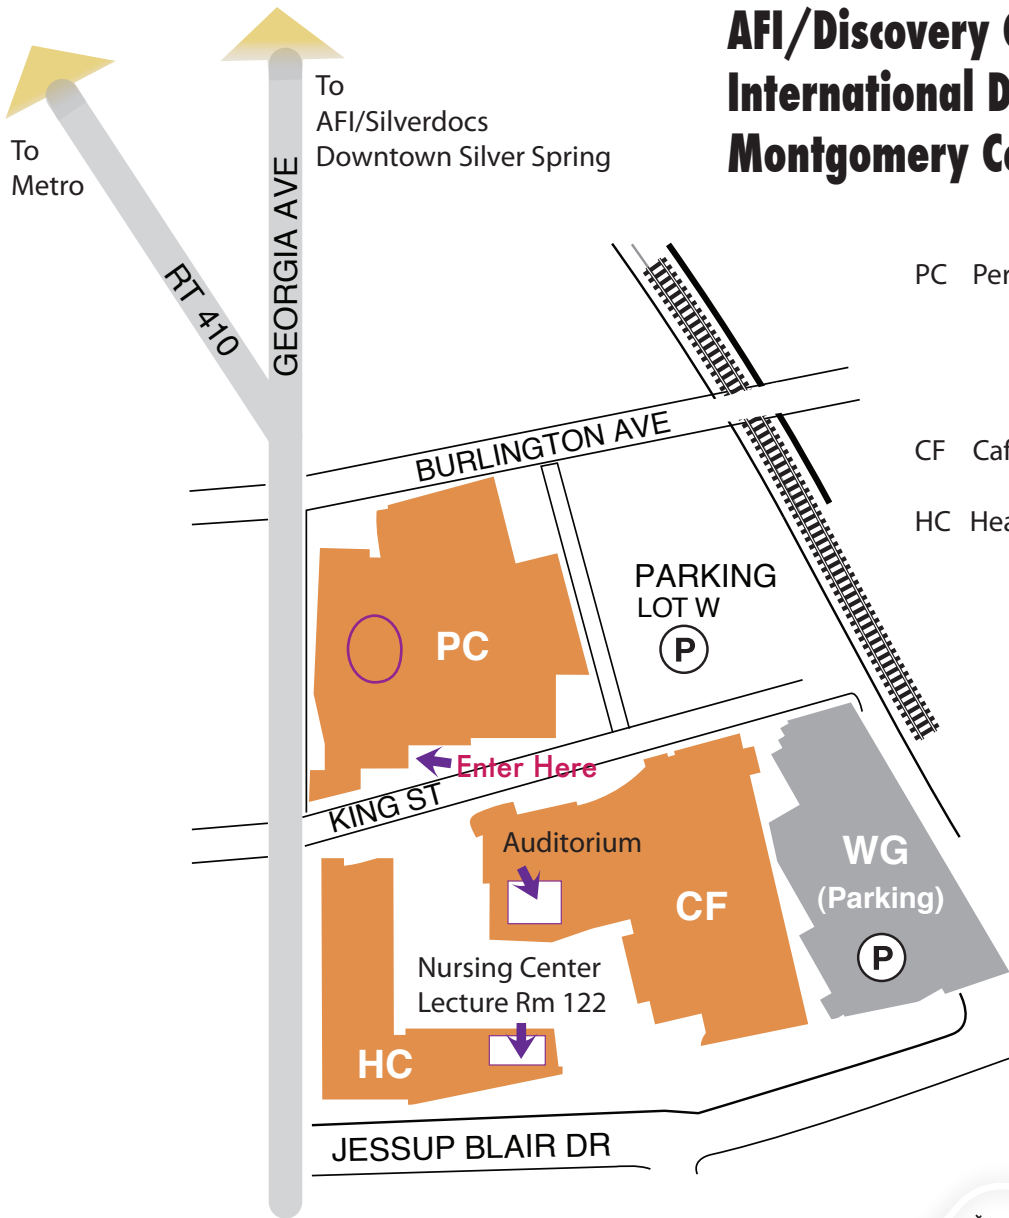

AFI/Discovery Channel Silverdocs International Documentary Conference Montgomery College, West Campus

- PC Performing Arts Center
 - Registration
 - Information Desk
 - Networking Breakfast & Lunch
 - Mix & Mingle Happy Hour
- CF Cafritz Foundation Arts Center
 - CPB Filmmaker Networking Luncheon
- HC Health Sciences Center

Downtown Silver Spring

- | | |
|------------------------------|--|
| AFI Silver Theatre | Courtyard by Marriot Industry Screening Room |
| Discovery World Headquarters | Crowne Plaza |
| A.V. Club@Silverdocs | Hilton Silver Spring |
| Quarry House | Hampton Inn Silver Spring |
| Parking | Silver Spring Metro Station |